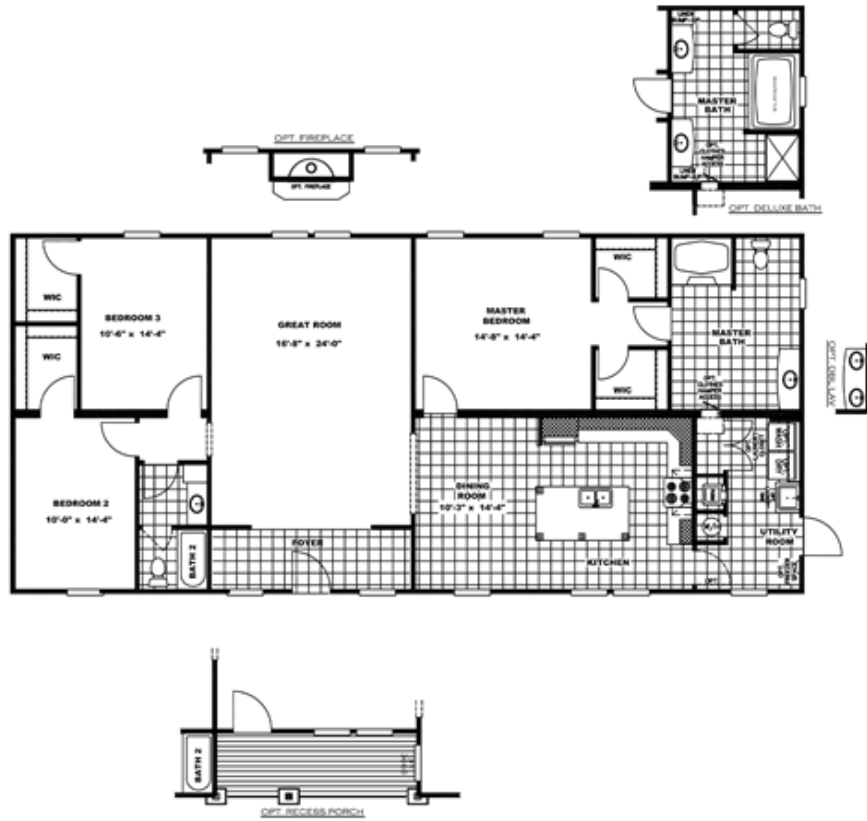

CMB32663C #2 Model number: 25CMB32663CH

3 beds • 2 baths • 2112 sq.ft. • 32' width • 66' depth

Our home building facilities invest in continuous product and process improvements. Plans, dimensions, features, materials, specifications and availability are subject to change without notice or obligation. Renderings and floor plans are representative likenesses of our homes and may differ from the actual homes. We invite you to tour a Home Center near you and inspect the highest value in quality housing available or call (618) 842-5100 to speak with a Home Consultant. Copyright 2017, CMH. All rights reserved.