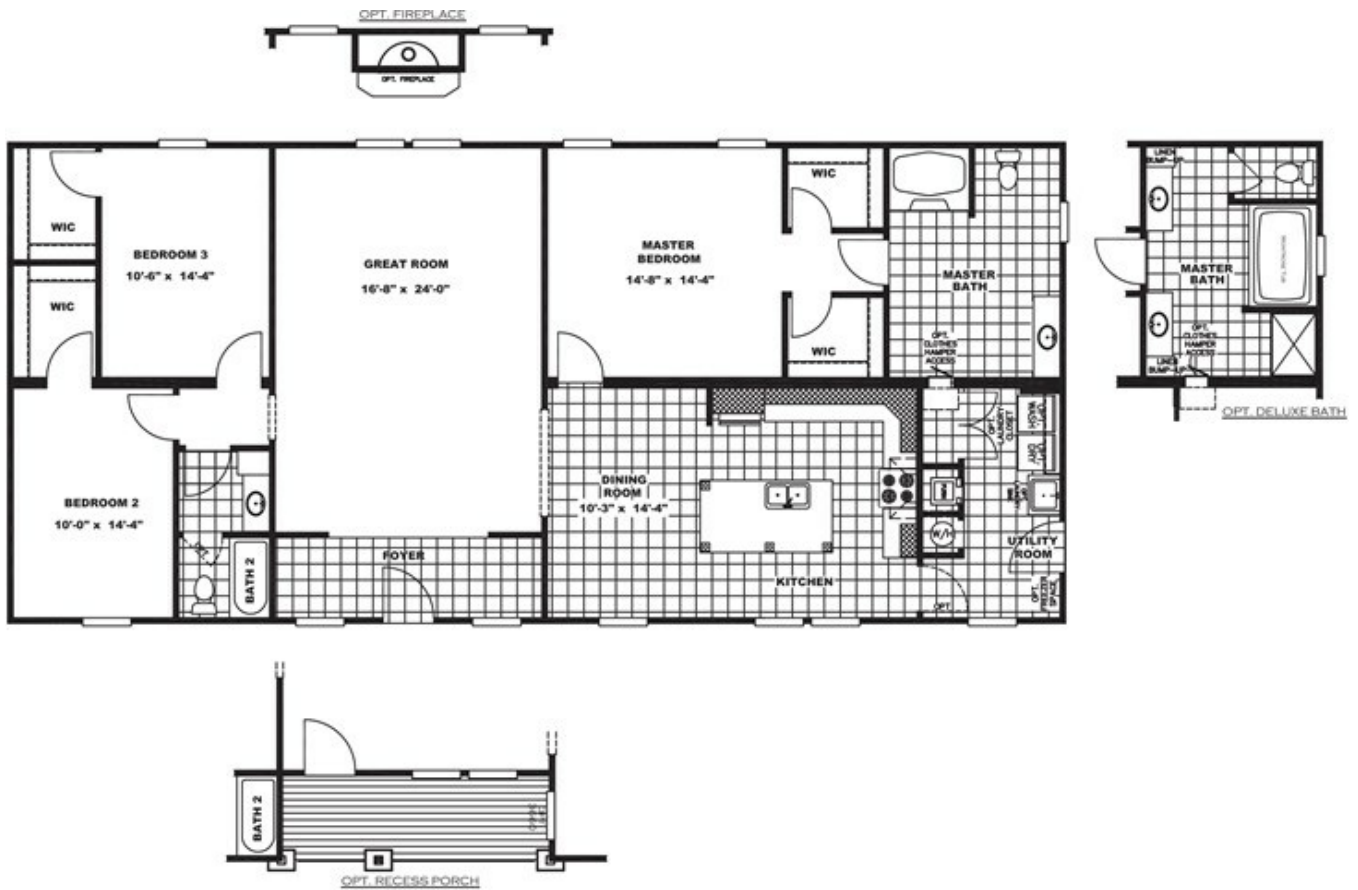

**CMB32663C #2** Floor plan number: CLR029517TNAB  
3 beds • 2 baths • 2112 sq.ft. • 32' width • 66' depth

Our home building facilities invest in continuous product and process improvements. Plans, dimensions, features, materials, specifications and availability are subject to change without notice or obligation. Renderings and floor plans are representative likenesses of our homes and may differ from the actual homes. We invite you to tour a Home Center near you and inspect the highest value in quality housing available or call (618) 842-5100 to speak with a Home Consultant. Copyright 2017, CMH. All rights reserved.