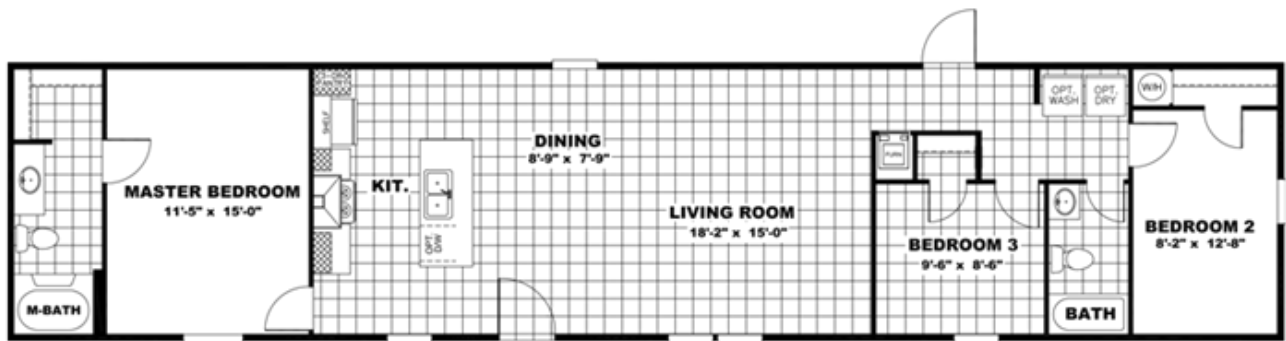

THE BREEZE

THE BREEZE Model number: 22SSP16723AH

3 beds • 2 baths • 1152 sq.ft. • 16' width • 72' depth

Our home building facilities invest in continuous product and process improvements. Plans, dimensions, features, materials, specifications and availability are subject to change without notice or obligation. Renderings and floor plans are representative likenesses of our homes and may differ from the actual homes. We invite you to tour a Home Center near you and inspect the highest value in quality housing available or call (618) 842-5100 to speak with a Home Consultant. Copyright 2017, CMH. All rights reserved.