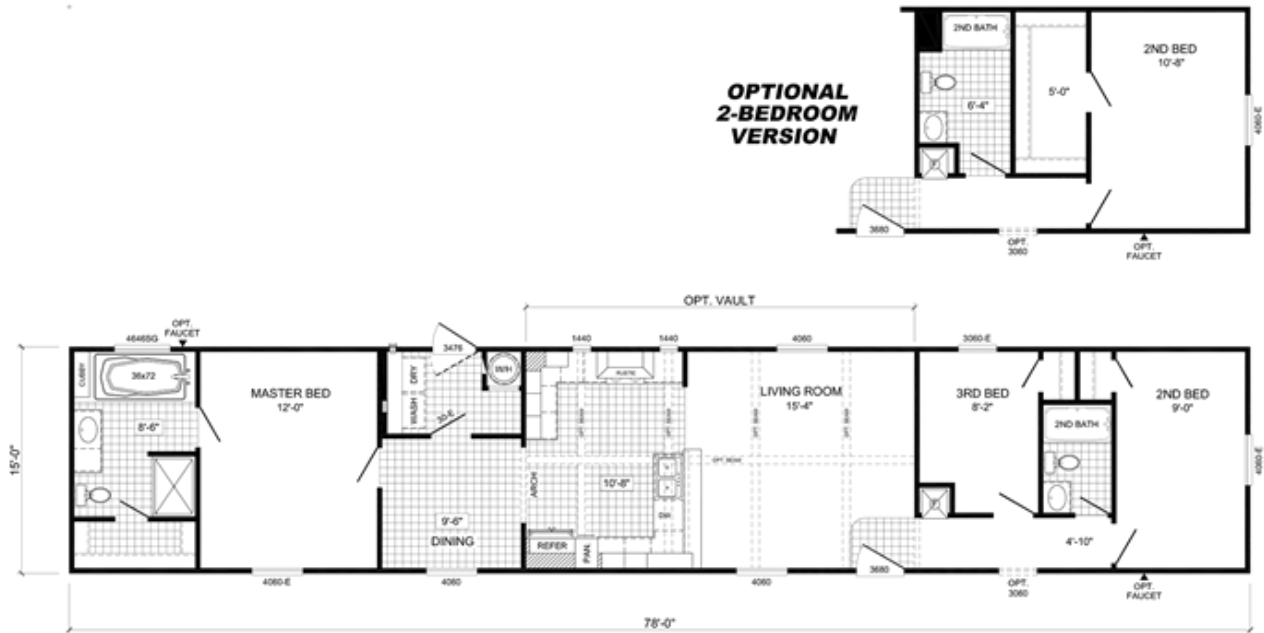

2451DT-THE AVERETT #22

2451DT-THE AVERETT #22 Floor plan number: CCV075872AL

3 beds • 2 baths • 1248 sq.ft. • 16' width • 78' depth

Our home building facilities invest in continuous product and process improvements. Plans, dimensions, features, materials, specifications and availability are subject to change without notice or obligation. Renderings and floor plans are representative likenesses of our homes and may differ from the actual homes. We invite you to tour a Home Center near you and inspect the highest value in quality housing available or call (618) 842-5100 to speak with a Home Consultant. Copyright 2017, CMH. All rights reserved.