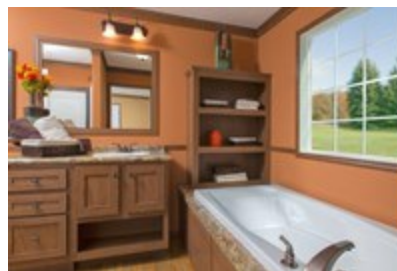

2451DT-THE AVERETT #22

2451DT-THE AVERETT #22 Floor plan number: CCV075872AL

3 beds • 2 baths • 1248 sq.ft. • 16' width • 78' depth

Our home building facilities invest in continuous product and process improvements. Plans, dimensions, features, materials, specifications and availability are subject to change without notice or obligation. Renderings and floor plans are representative likenesses of our homes and may differ from the actual homes. We invite you to tour a Home Center near you and inspect the highest value in quality housing available or call (618) 842-5100 to speak with a Home Consultant. Copyright 2017, CMH. All rights reserved.