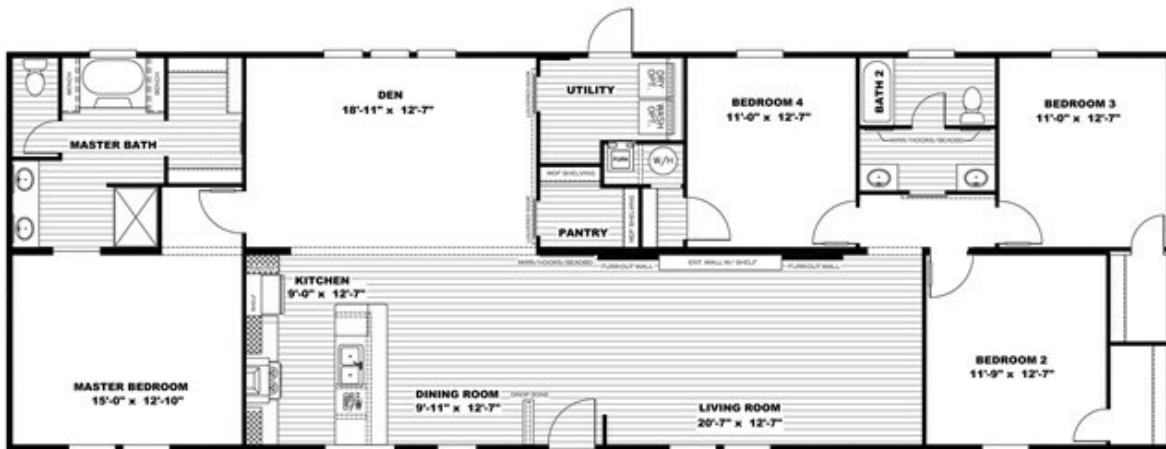

THE BREEZE II Model number: 34SSP28764AH

4 beds • 2 baths • 2128 sq.ft. • 28' width • 76' depth

Our home building facilities invest in continuous product and process improvements. Plans, dimensions, features, materials, specifications and availability are subject to change without notice or obligation. Renderings and floor plans are representative likenesses of our homes and may differ from the actual homes. We invite you to tour a Home Center near you and inspect the highest value in quality housing available or call (618) 842-5100 to speak with a Home Consultant. Copyright 2017, CMH. All rights reserved.